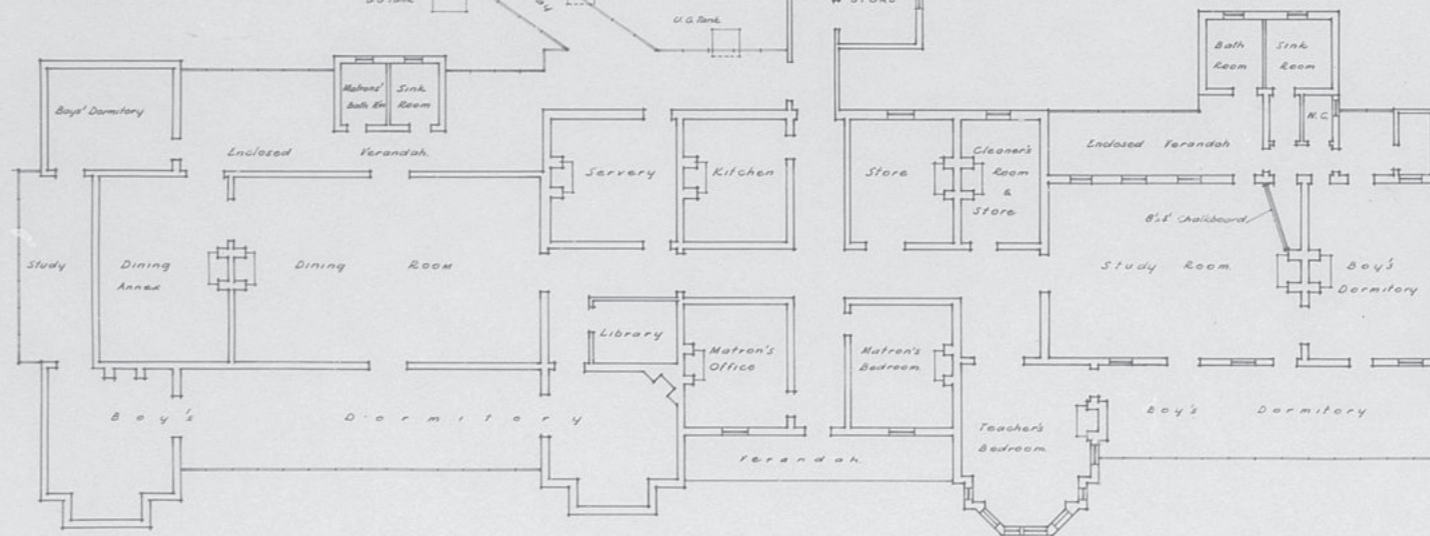

OLD ISOLATION BLOCK
VACANT

MAIN BUILDING
ROOMS AS IN USE 1963

NOTE: Ceiling Heights all Rooms 14ft
Verandahs 11ft to 9ft

TRACED FROM ORIGINAL H/O HELIO DR. N° 498

OLD NURSES' QUARTERS
VACANT
Refer Drawg 1750/14 - Are they the same buildings.

DRAWN BY
CHECKED BY
TRACED BY C.F.N. 9/63

PK 1750/14
A

PP 621/2

300m.m. ON ORIGINAL SCALE