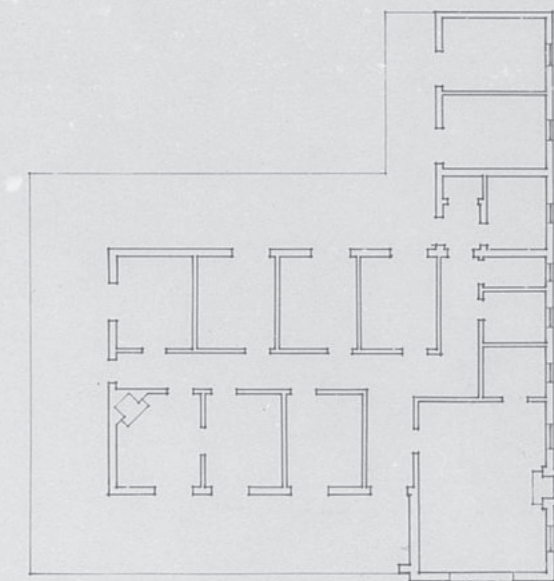

OLD ISOLATION BLOCK
VACANT

MAIN BUILDING
ROOMS AS IN USE 1963

NOTE: Ceiling Heights all Rooms 14ft
Verandahs 11ft to 9ft

TRACED FROM ORIGINAL H/O HELIO DR. N° 498

OLD NURSES' QUARTERS
VACANT
Refer Drawg 1750/14 - Are they the same buildings.

DISTRICT WORKS OFFICE
PORT KEMALA

R. A. JOHNSON
DIRECTOR PUBLIC WORKS

E. H. FARMER
GOVERNMENT ARCHITECT

**BEGA HIGH SCHOOL BOYS' HOSTEL
OLD BEGA HOSPITAL**

OLD HOSPITAL BUILDINGS AS CONVERTED FOR HOSTEL

DRAWING NUMBER
NUMBER IN SET
SCALE 1/8" = ONE FOOT

DRAWN BY
CHECKED BY
TRACED BY C.F.N. 9/63

PK 1750/14
A

PP 621/2

300m.m. ON ORIGINAL SCALE