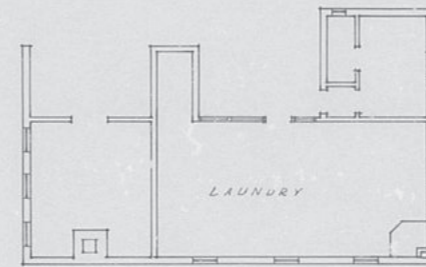

OLD ISOLATION BLOCK
VACANT

MAIN BUILDING
ROOMS AS IN USE 1963

NOTE: Ceiling Heights all Rooms 14ft
Verandahs 11ft to 9ft

TRACED FROM ORIGINAL H/O HELIO DR. N° 498

OLD NURSES' QUARTERS
VACANT
Refer Drawg 1750/14 - Are they the same buildings.