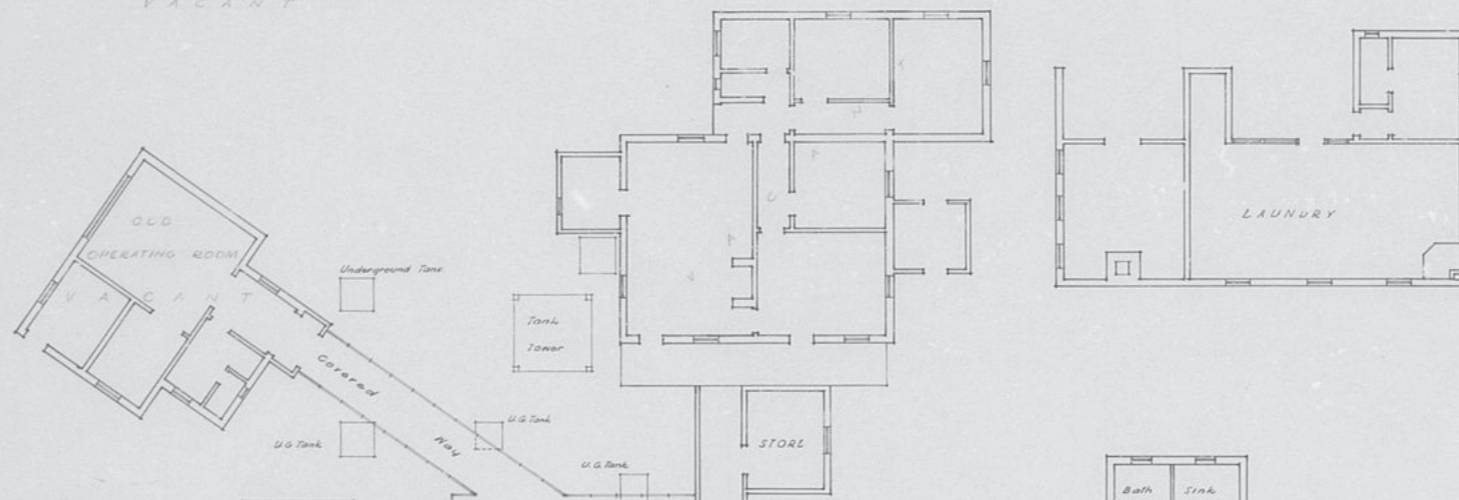

OLD ISOLATION BLOCK
VACANT

MAIN BUILDING
ROOMS AS IN USE 1963

NOTE: Ceiling Heights all Rooms 14ft
Verandahs 11ft to 9ft

TRACED FROM ORIGINAL H/O HELIO DR. N° 498

OLD NURSES' QUARTERS
VACANT
Refer Drawg 1750/14 - Are they the same buildings.

DISTRICT WORKS OFFICE
PORT KEMALA

R. A. JOHNSON
DIRECTOR PUBLIC WORKS

E. H. FARMER
GOVERNMENT ARCHITECT

**BEGA HIGH SCHOOL BOYS' HOSTEL
OLD BEGA HOSPITAL**

OLD HOSPITAL BUILDINGS AS CONVERTED FOR HOSTEL

DRAWING NUMBER
NUMBER IN SET
SCALE 1/8" = ONE FOOT

DRAWN BY
CHECKED BY
TRACED BY C.F.N. 9/63

PK 1750/14
A

PP 621/2

300m.m. ON ORIGINAL SCALE